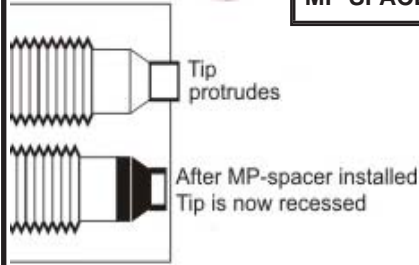

PART#	DESC
MP-SPACER-025	0.025" Spacer
MP-SPACER-032	0.032" Spacer
MP-SPACER-045	0.045" Spacer
MP-SPACER-063	0.063" Spacer
MP-SPACER-090	0.090" Spacer