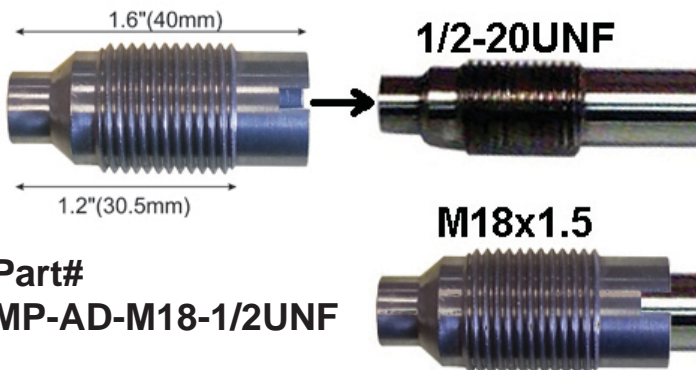

M18 to 1/2-20UNF ADAPTOR