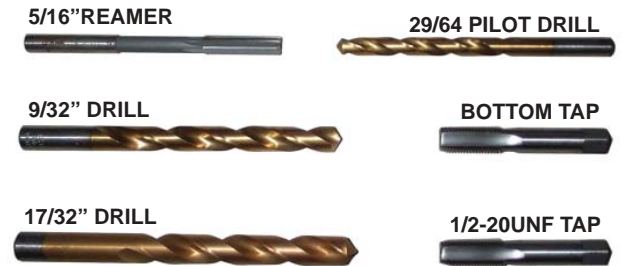

TRANSDUCER HOLE PLUG

PART#	DESC
MP-PLUG-2	1.82" L SLOT
MP-PLUG-3	3" + Hex
MP-PLUG-6	6" + Hex

TRANSDUCER - Tip Spacer

PART#	DESC
MP-SPACER-025	0.025" Spacer
MP-SPACER-032	0.032" Spacer
MP-SPACER-045	0.045" Spacer
MP-SPACER-063	0.063" Spacer
MP-SPACER-090	0.090" Spacer

HOLE CLEANING KIT

PART#	DESC
MP-CLEAN-1/2	1/2"-20UNF
MP-CLEAN-5/8	5/8"-11NC
MP-CLEAN-3/4	3/4"-16NC
MP-CLEAN-M18	M18x1.5

HOLE DRILL KIT

PART#	DESC
MP-CUT-1/2	1/2"-20UNF
MP-CUT-5/8	5/8"-11NC
MP-CUT-3/4	3/4"-16NC
MP-CUT-M18	M18x1.5

M18 to 1/2-20UNF ADAPTOR

Part#
MP-AD-M18-1/2UNF

MOUNTING BRACKET