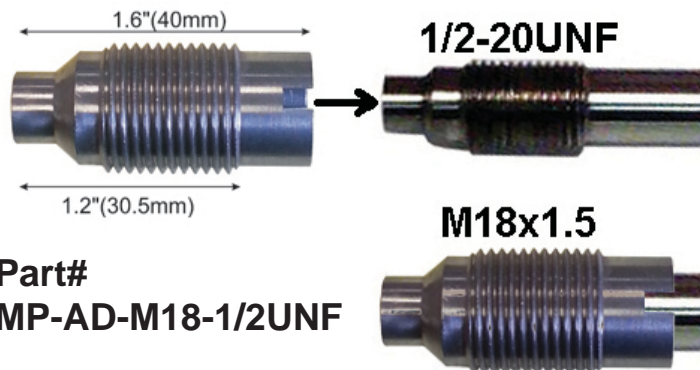

HOLE CLEANING KIT

PART#	DESC
MP-CLEAN-1/2	1/2"-20UNF
MP-CLEAN-5/8	5/8"-11NC
MP-CLEAN-3/4	3/4"-16NC
MP-CLEAN-M18	M18x1.5

HOLE DRILL KIT

PART#	DESC
MP-CUT-1/2	1/2"-20UNF
MP-CUT-5/8	5/8"-11NC
MP-CUT-3/4	3/4"-16NC
MP-CUT-M18	M18x1.5

M18 to 1/2-20UNF ADAPTOR

Part#
MP-AD-M18-1/2UNF

MOUNTING BRACKET